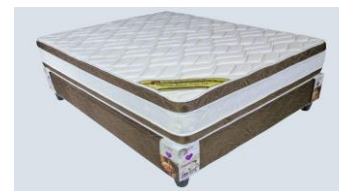

LUXURY EURO TOP

Double sided

A luxuriuosly plush feel Comfort is
expertly supported by a solidly crafted
Divan Bed. 15 years warranty

MATTRESS ONLY	SET
SGL S/Order	
T/Q K5699	K5699
DBL K6599	K6599
QN K7599	K7599
KG K9499	K9499

Special Order/£ Avail