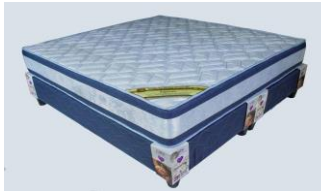

MATTRESS ONLY	COMBO
Sgl K1199	K2699
T/Q K1499	K3199
DBL K1699	K3799
QN K2599	K4699
KG K2999	K5899

Minimum Order Quantities Apply

CLASSIC FIRM

Double sided

A classic duet of Firm feel comfort
and deep down Orthopedic support.
with 10 years warranty

MATTRESS ONLY.	SET
Sgl K1850	K2799
T/Q K2599	K3599
DBL K2799	K3799
QN K3699	K4699
KG K4299	K5599

Special Order/sizes Avail

SUPREME PLUSH

Double sided

Perfect balance between
Comfort and Support is masterfully
combined for a Perfect Good Night Sleep